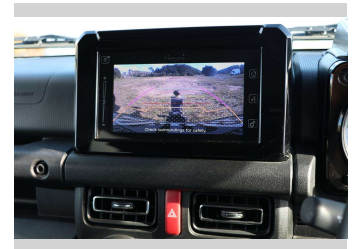

2022 Suzuki Jimny SIERRA 1.5P/4WD/4AT

Purchase Price **\$33,990**
Includes GST, Registration & Licensing

Finance may be available on this vehicle. Ask one of our friendly staff for more information.

Gain peace of mind with Mechanical Breakdown Insurance. **Ask us how.**