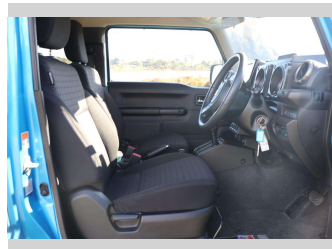

2022 Suzuki Jimny SIERRA 1.5P/4WD/4AT

Purchase Price **\$33,990**
Includes GST, Registration & Licensing

Finance may be available on this vehicle. Ask one of our friendly staff for more information.

Gain peace of mind with Mechanical Breakdown Insurance. **Ask us how.**

VIN
JSAGJB74V00195465

Interior
-

Safety

Based on 2018 ANCAP rating for 19+ models

Reg No.
PNW889

Ext Colour
Blue

History
NZ New

Seats
4 seats