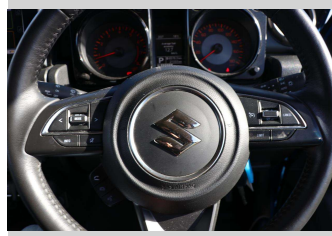

2022 Suzuki Jimny SIERRA 1.5P/4WD/4AT

Purchase Price **\$33,990**
Includes GST, Registration & Licensing

Finance may be available on this vehicle. Ask one of our friendly staff for more information.

Gain peace of mind with Mechanical Breakdown Insurance. **Ask us how.**

Top features

None Listed

Body Style
3 door, Station Wagon

Odometer
21,333 km

Engine
1462 cc, Electronic Fuel

Fuel Type
Petrol

Transmission
CVT

Wheels
-

VIN
JSAGJB74V00195465

Interior
-

Safety

Based on 2018 ANCAP rating for 19+ models

Reg No.
PNW889

Ext Colour
Blue

History
NZ New

Seats
4 seats