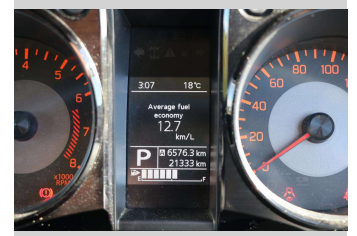

2022 Suzuki Jimny SIERRA 1.5P/4WD/4AT

Purchase Price **\$33,990**
Includes GST, Registration & Licensing

Finance may be available on this vehicle. Ask one of our friendly staff for more information.

Gain peace of mind with Mechanical Breakdown Insurance. **Ask us how.**

Top features

None Listed

Body Style
3 door, Station Wagon

Odometer
21,333 km

Engine
1462 cc, Electronic Fuel

Fuel Type
Petrol

Transmission
CVT

Wheels
-

VIN
JSAGJB74V00195465

Interior
-

Safety

Based on 2018 ANCAP rating for 19+ models

Reg No.
PNW889

Ext Colour
Blue

History
NZ New

Seats
4 seats

CO2 Emissions
★★★★☆
176 grams/km

Energy Economy
★★★☆☆

Annual fuel cost of \$3,020
7.7L per 100km

Cost per year is an estimate based on petrol price of \$2.80 per litre and an average distance of 14000 km. Emissions and Energy Economy figures standardised to 3P WLTP.