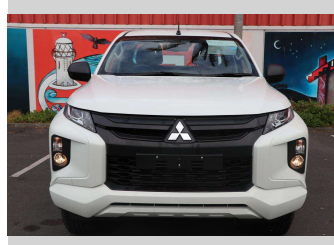

2024 Mitsubishi Triton CC GLX 4WD 6AT 2.4D

Purchase Price

\$38,990

Includes GST
Excludes on-road costs of \$1,466.47

Finance may be available on this vehicle. Ask one of our friendly staff for more information.

Gain peace of mind with Mechanical Breakdown Insurance. **Ask us how.**

Top features

None Listed

Body Style

4 door, Ute

Odometer

13 km

Engine

2442 cc, Electronic Fuel

Fuel Type

Diesel

Transmission

CVT

Wheels

-

VIN