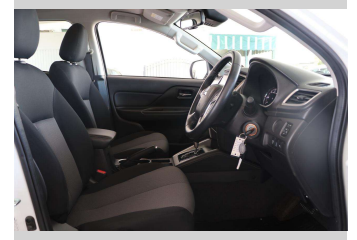

# 2021 Mitsubishi Triton DC GLXR 6AT 2.4D

Purchase Price

**\$34,500**

Includes GST, Registration & Licensing

Finance may be available on this vehicle. Ask one of our friendly staff for more information.

Gain peace of mind with Mechanical Breakdown Insurance. **Ask us how.**