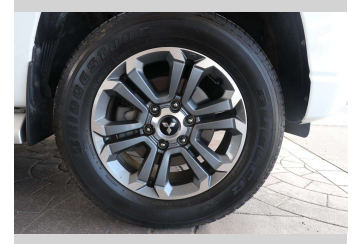

# 2021 Mitsubishi Triton DC GLXR 6AT 2.4D

Purchase Price

**\$34,500**

Includes GST, Registration & Licensing

Finance may be available on this vehicle. Ask one of our friendly staff for more information.

Gain peace of mind with Mechanical Breakdown Insurance. **Ask us how.**

## Top features

None Listed

Body Style

**4 door, Ute**

Odometer

**18,798 km**

Engine

**2442 cc, Electronic Fuel**