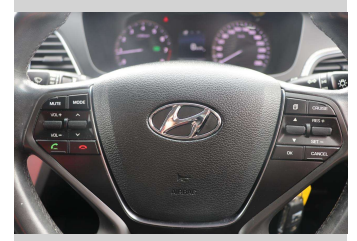

2015 Hyundai Sonata 2.4P/6AT/SL/4DR/5S

Purchase Price

\$13,990

Includes GST, Registration & Licensing

Finance may be available on this vehicle. Ask one of our friendly staff for more information.

Gain peace of mind with Mechanical Breakdown Insurance. **Ask us how.**

Top features

None Listed

Body Style

4 door, Sedan

Odometer

103,178 km

Engine

2359 cc, Electronic Fuel