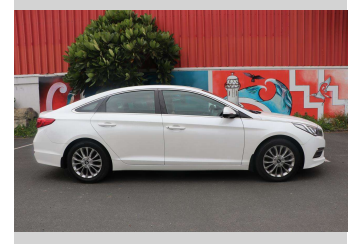

2015 Hyundai Sonata 2.4P/6AT/SL/4DR/5S

Purchase Price

\$13,990

Includes GST, Registration & Licensing

Finance may be available on this vehicle. Ask one of our friendly staff for more information.

Gain peace of mind with Mechanical Breakdown Insurance. **Ask us how.**

Top features

None Listed

Body Style

4 door, Sedan

Odometer

103,178 km

Engine

2359 cc, Electronic Fuel

Fuel Type

Petrol

Transmission

CVT

Wheels

-

VIN

KMHE241FMFA089094