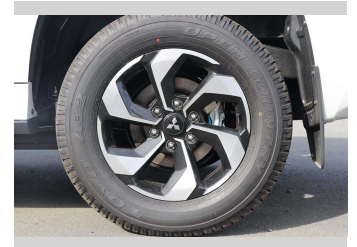

2025 Mitsubishi Pajero Sport VRX 2.4D/4WD/8AT

Purchase Price **$60,490**

Includes GST
Excludes on-road costs of $1,466.48

Finance may be available on this vehicle. Ask one of our friendly staff for more information.

Gain peace of mind with Mechanical Breakdown Insurance. **Ask us how.**

Top features

None Listed

Body Style
5 door, Station Wagon

Odometer
14 km

Engine
2442 cc, Electronic Fuel

Fuel Type
Diesel

Transmission
CVT

Wheels
-

VIN
MMAGUKS10RH000257

Interior
-

Safety

Based on 2023 UCSR rating for 15-21 models

Reg No.
-

Ext Colour
White Diamond

History
-

Seats
7 seats

CO2 Emissions
★ ★ ☆ ☆ ☆ ☆
243 grams/km

Energy Economy
★ ☆ ☆ ☆ ☆ ☆
Annual fuel cost of $3,640
9.2L per 100km

Cost per year is an estimate based on diesel price of $2.00 per litre and an average distance of 14000 km. Includes Road User Charges (RUC). Emissions and Energy Economy figures standardised to 3P WLTP.

Stock ID: 491323