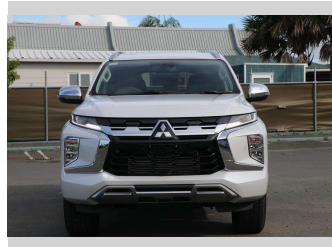

2025 Mitsubishi Pajero Sport VRX 2.4D/4WD/8AT

Purchase Price **\$60,490**

Includes GST
Excludes on-road costs of \$1,466.48

Finance may be available on this vehicle. Ask one of our friendly staff for more information.

Gain peace of mind with Mechanical Breakdown Insurance. **Ask us how.**

Top features

None Listed

Body Style
5 door, Station Wagon

Odometer
14 km

Engine
2442 cc, Electronic Fuel

Fuel Type
Diesel

Transmission
CVT