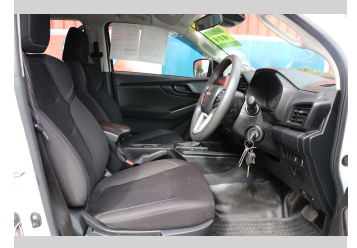

2022 Isuzu D-Max

Purchase Price

$46,750

Includes GST, Registration & Licensing

Finance may be available on this vehicle. Ask one of our friendly staff for more information.

Gain peace of mind with Mechanical Breakdown Insurance. **Ask us how.**

Top features

None Listed

Body Style

4 door, Ute

Odometer

40,716 km

Engine

2999 cc, Electronic Fuel

Fuel Type

Diesel

Transmission

CVT

Wheels

-

VIN

MPATFS40JNT002439

Interior

-

Safety

Based on 2020 ANCAP rating for 20-22 models

Reg No.

PCL688

Ext Colour

White

History

NZ New

Seats

5 seats

CO2 Emissions

★ ★ ☆ ☆ ☆ ☆

238 grams/km

Energy Economy

★ ☆ ☆ ☆ ☆ ☆

**Annual fuel cost of $3,640
9.2L per 100km**

Cost per year is an estimate based on diesel price of $2.00 per litre and an average distance of 14000 km. Includes Road User Charges (RUC). Emissions and Energy Economy figures standardised to 3P WLTP.

Stock ID: 1505598

Archibald Cars | Phone 09 408 1900 | Email sales@amotors.co.nz
143 Commerce Street, Kaitaia, New Zealand
www.archibaldcars.co.nz