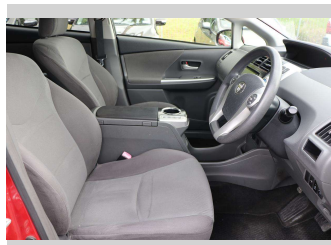

2013 Toyota Prius ALPHA

Purchase Price **$14,990**
Includes GST, Registration & Licensing

Finance may be available on this vehicle. Ask one of our friendly staff for more information.

Gain peace of mind with Mechanical Breakdown Insurance. **Ask us how.**

Top features

- » ABS Brakes
- » Air Bag(s)
- » Air Conditioning
- » Central Locking
- » Electric Mirrors
- » Electric Windows
- » Keyless Operating System
- » Remote Locking
- » Tinted Windows

Body Style
5 door, Station Wagon

Odometer
104,281 km

Engine
1797 cc, Hybrid

Fuel Type
Petrol

Transmission
CVT

Wheels
-

VIN
7AT0H637X25304731

Interior
Black

Safety
-

Reg No.
-

Ext Colour
Red

History
Ex-Overseas

Seats
5 seats

CO2 Emissions
-

Energy Economy
-

Stock ID: 5764930

Waipapa Autocourt | Phone 09 407 6430 | Email info@waipapacars.co.nz
2047 State Highway 10, Waipapa, Kerikeri 0295, New Zealand
www.waipapacars.co.nz