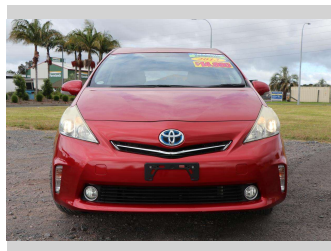

2013 Toyota Prius ALPHA

Purchase Price **\$14,990**
Includes GST, Registration & Licensing

Finance may be available on this vehicle. Ask one of our friendly staff for more information.

Gain peace of mind with Mechanical Breakdown Insurance. **Ask us how.**

Top features

- » ABS Brakes
- » Air Bag(s)
- » Air Conditioning
- » Central Locking
- » Electric Mirrors
- » Electric Windows
- » Keyless Operating System
- » Remote Locking
- » Tinted Windows

Body Style
5 door, Station Wagon

Odometer
104,281 km

Engine
1797 cc, Hybrid

Fuel Type
Petrol

Transmission
CVT

Wheels
-

VIN
7AT0H637X25304731

Interior
Black

Safety
-