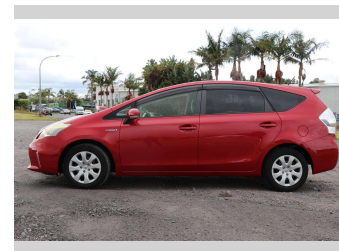

2013 Toyota Prius ALPHA

Purchase Price **\$14,990**
Includes GST, Registration & Licensing

Finance may be available on this vehicle. Ask one of our friendly staff for more information.

Gain peace of mind with Mechanical Breakdown Insurance. **Ask us how.**

Top features

- » ABS Brakes
- » Air Bag(s)
- » Air Conditioning
- » Central Locking
- » Electric Mirrors
- » Electric Windows
- » Keyless Operating System
- » Remote Locking
- » Tinted Windows

Body Style
5 door, Station Wagon

Odometer
104,281 km

Engine
1797 cc, Hybrid

Fuel Type
Petrol

Transmission
CVT

Wheels
-

VIN
7AT0H637X25304731

Interior
Black

Safety
-