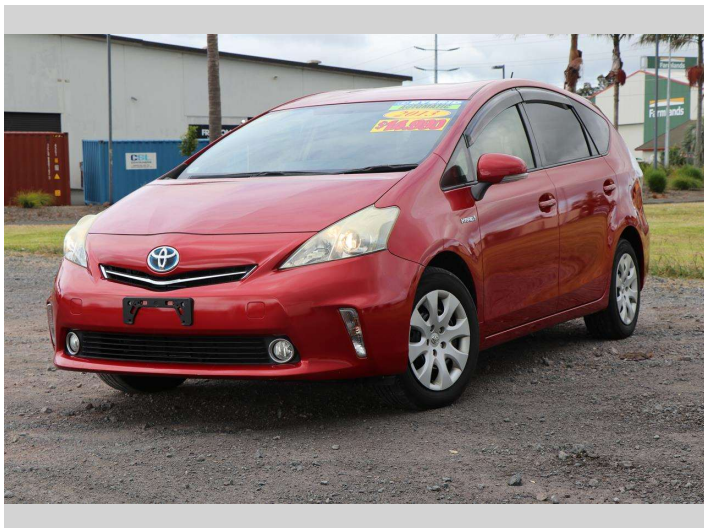

2013 Toyota Prius ALPHA

Purchase Price **\$14,990**
Includes GST, Registration & Licensing

Finance may be available on this vehicle. Ask one of our friendly staff for more information.

Gain peace of mind with Mechanical Breakdown Insurance. **Ask us how.**

Top features

- » ABS Brakes
- » Air Bag(s)
- » Air Conditioning
- » Central Locking
- » Electric Mirrors
- » Electric Windows
- » Keyless Operating System
- » Remote Locking
- » Tinted Windows

Body Style
5 door, Station Wagon

Odometer
104,281 km

Engine
1797 cc, Hybrid

Fuel Type
Petrol

Transmission
CVT

Wheels
-

VIN
7AT0H637X25304731

Interior
Black

Safety
-