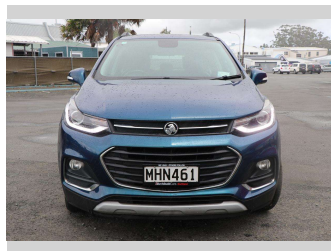

# 2019 Holden Trax LTZ 1.4P/6AT

**Purchase Price** **\$16,990**  
Includes GST, Registration & Licensing

Finance may be available on this vehicle. Ask one of our friendly staff for more information.

Gain peace of mind with Mechanical Breakdown Insurance. **Ask us how.**

**Top features**

None Listed

Body Style  
**4 door, Station Wagon**

Odometer  
**46,561 km**

Engine  
**1364 cc, Electronic Fuel**

Fuel Type  
**Petrol**

Transmission  
**CVT**

Wheels  
-