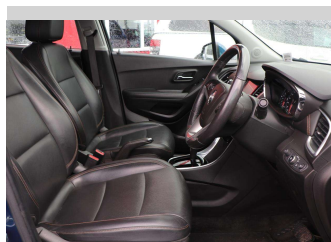

2019 Holden Trax LTZ 1.4P/6AT

Purchase Price **$16,990**
Includes GST, Registration & Licensing

Finance may be available on this vehicle. Ask one of our friendly staff for more information.

Gain peace of mind with Mechanical Breakdown Insurance. **Ask us how.**

Top features

None Listed

Body Style
4 door, Station Wagon

Odometer
46,561 km

Engine
1364 cc, Electronic Fuel

Fuel Type
Petrol

Transmission
CVT

Wheels
-

VIN
KL3BA7689LB010181

Interior
-

Safety

Based on 2024 UCSR rating for 13-20 models

Reg No.
MHN461

Ext Colour
Blue

History
NZ New

Seats
5 seats

CO2 Emissions
★★★★☆
172 grams/km

Energy Economy
★★☆☆☆
Annual fuel cost of $2,940
7.5L per 100km

Cost per year is an estimate based on petrol price of $2.80 per litre and an average distance of 14000 km. Emissions and Energy Economy figures standardised to 3P WLTP.

Stock ID: 1505832