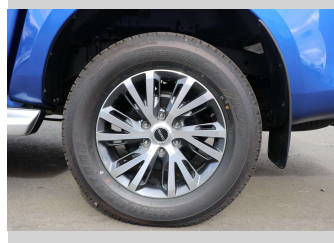

2025 Isuzu D-Max LS DCAB 4WD

Purchase Price **$59,990**

Includes GST
Excludes on-road costs of $1,465

Finance may be available on this vehicle. Ask one of our friendly staff for more information.

Gain peace of mind with Mechanical Breakdown Insurance. **Ask us how.**

Top features

None Listed

Body Style
4 door, Ute

Odometer
-

Engine
2999 cc, Electronic Fuel

Fuel Type
Diesel

Transmission
CVT

Wheels
-

VIN
MPATFS40JRT011058

Interior
-

Safety

Based on 2022 ANCAP rating for 22+ models

Reg No.
-

Ext Colour
Biarritz Blue

History
-

Seats
5 seats

CO2 Emissions
★★☆☆☆☆
238 grams/km

Energy Economy
★★☆☆☆☆
Annual fuel cost of $3,640
9.2L per 100km

Cost per year is an estimate based on diesel price of $2.00 per litre and an average distance of 14000 km. Includes Road User Charges (RUC). Emissions and Energy Economy figures standardised to 3P WLTP.

Stock ID: 350394