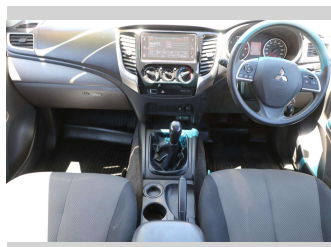

2018 Mitsubishi Triton DC GLXR 6MT 2.4D/6MT

Purchase Price **$27,990**
Includes GST, Registration & Licensing

Finance may be available on this vehicle. Ask one of our friendly staff for more information.

Gain peace of mind with Mechanical Breakdown Insurance. **Ask us how.**

Top features
None Listed

Body Style
4 door, Ute

Odometer
93,374 km

Engine
2442 cc, Electronic Fuel

Fuel Type
Diesel

Transmission
Manual

Wheels
-

VIN
MMAJJKK10JH025590

Interior
-

Safety

Based on 2023 UCSR rating for 15-21 models

Reg No.
LQM518

Ext Colour
Green

History
NZ New

Seats
5 seats

CO2 Emissions
★ ★ ★ ☆ ☆ ☆
214 grams/km

Energy Economy
★ ★ ☆ ☆ ☆ ☆
Annual fuel cost of $3,360
8.2L per 100km

Cost per year is an estimate based on diesel price of $2.00 per litre and an average distance of 14000 km. Includes Road User Charges (RUC). Emissions and Energy Economy figures standardised to 3P WLTP.

Stock ID: 1505704