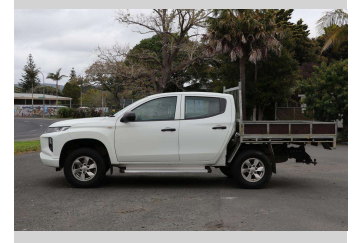

2019 Mitsubishi Triton DC GLX 4WD 6AT 2.4D

Purchase Price

\$39,990

Includes GST, Registration & Licensing

Finance may be available on this vehicle. Ask one of our friendly staff for more information.

Gain peace of mind with Mechanical Breakdown Insurance. **Ask us how.**

Top features

None Listed

Body Style

4 door, Ute

Odometer

45,716 km

Engine

2442 cc, Electronic Fuel