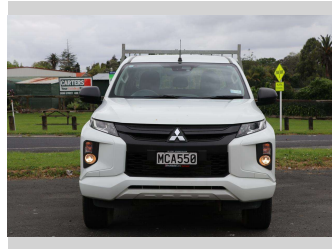

2019 Mitsubishi Triton DC GLX 4WD 6AT 2.4D

Purchase Price

\$39,990

Includes GST, Registration & Licensing

Finance may be available on this vehicle. Ask one of our friendly staff for more information.

Gain peace of mind with Mechanical Breakdown Insurance. **Ask us how.**

Top features

None Listed

Body Style

4 door, Ute

Odometer

45,716 km

Engine

2442 cc, Electronic Fuel