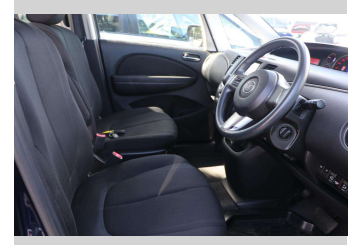

2011 Mazda Biante

Purchase Price

\$11,990

Includes GST, Registration & Licensing

Finance may be available on this vehicle. Ask one of our friendly staff for more information.

Gain peace of mind with Mechanical Breakdown Insurance. **Ask us how.**