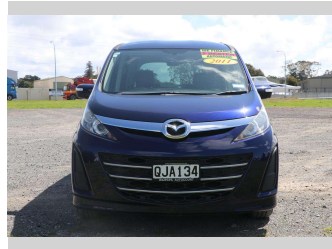

2011 Mazda Biante

Purchase Price

\$11,990

Includes GST, Registration & Licensing

Finance may be available on this vehicle. Ask one of our friendly staff for more information.

Gain peace of mind with Mechanical Breakdown Insurance. **Ask us how.**

Body Style

5 door, Light Van

Odometer

105,259 km

Engine

1998 cc, Electronic Fuel

Fuel Type

Petrol

Transmission

Auto

Wheels

-

VIN

7AT0C145X23223346

Interior

Black