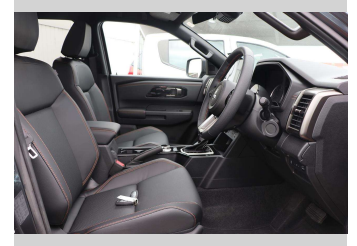

2025 Mitsubishi Triton DC VRX 4WD 6AT 2.4DT

Purchase Price **$59,990**
Includes GST, Registration & Licensing

Finance may be available on this vehicle. Ask one of our friendly staff for more information.

Gain peace of mind with Mechanical Breakdown Insurance. **Ask us how.**

Top features

None Listed

Body Style
4 door, Ute

Odometer
-

Engine
2442 cc, Electronic Fuel

Fuel Type
Diesel

Transmission
CVT

Wheels
-

VIN
MMAJLLC20RH014154

Interior
-

Safety

Based on 2024 ANCAP rating for 23+ models

Reg No.
-

Ext Colour
Graphite Grey

History
-

Seats
5 seats

CO2 Emissions
★ ★ ★ ☆ ☆ ☆
233 grams/km

Energy Economy
★ ★ ☆ ☆ ☆ ☆
Annual fuel cost of $3,530
8.8L per 100km

Cost per year is an estimate based on diesel price of $2.00 per litre and an average distance of 14000 km. Includes Road User Charges (RUC). Emissions and Energy Economy figures standardised to 3P WLTP.

Stock ID: 502406

Archibald Cars | Phone 09 408 1900 | Email sales@amotors.co.nz
143 Commerce Street, Kaitaia, New Zealand
www.archibaldcars.co.nz