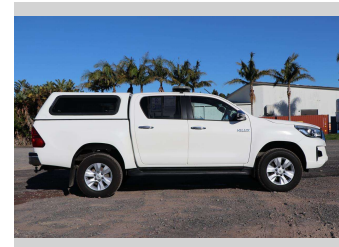

2018 Toyota Hilux SR5 TD DC 2.8D/4WD

Purchase Price **\$42,990**
Includes GST, Registration & Licensing

Finance may be available on this vehicle. Ask one of our friendly staff for more information.

Gain peace of mind with Mechanical Breakdown Insurance. **Ask us how.**

Body Style
4 door, Ute

Odometer
124,823 km

Engine
2755 cc, Electronic Fuel

Fuel Type
Diesel

Transmission
Auto

Wheels
-

VIN
MR0HA3CD100421405

Interior
Black