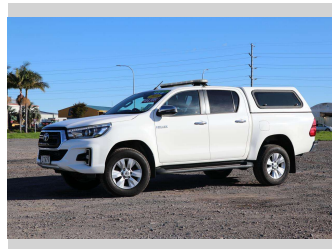

2018 Toyota Hilux SR5 TD DC 2.8D/4WD

Purchase Price **\$42,990**
Includes GST, Registration & Licensing

Finance may be available on this vehicle. Ask one of our friendly staff for more information.

Gain peace of mind with Mechanical Breakdown Insurance. **Ask us how.**

Body Style
4 door, Ute

Odometer
124,823 km

Engine
2755 cc, Electronic Fuel

Fuel Type
Diesel

Transmission
Auto

Wheels
-

VIN
MR0HA3CD100421405

Interior
Black