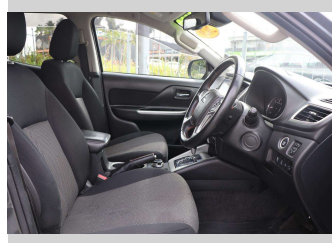

2020 Mitsubishi Triton DC GLSB 4WD 6AT 2.4D

Purchase Price **\$35,990**
Includes GST, Registration & Licensing

Finance may be available on this vehicle. Ask one of our friendly staff for more information.

Gain peace of mind with Mechanical Breakdown Insurance. **Ask us how.**

Top features

None Listed

Body Style
4 door, Ute

Odometer
100,069 km

Engine
2442 cc, Electronic Fuel

Fuel Type
Diesel

Transmission
CVT