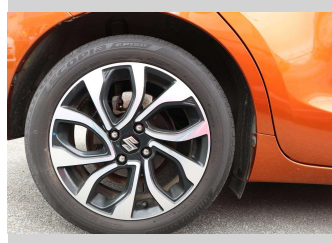

2021 Suzuki Baleno RS 1.0PT/6AT

Purchase Price **\$17,990**
Includes GST, Registration & Licensing

Finance may be available on this vehicle. Ask one of our friendly staff for more information.

Gain peace of mind with Mechanical Breakdown Insurance. **Ask us how.**