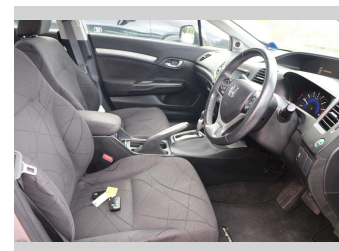

2015 Honda Civic S 1.8P/5AT/SL/4DR/5S

Purchase Price **$13,990**
Includes GST, Registration & Licensing

Finance may be available on this vehicle. Ask one of our friendly staff for more information.

Gain peace of mind with Mechanical Breakdown Insurance. **Ask us how.**

Top features

- » 2 KEYS
- » ABS Brakes
- » Air Bag(s)
- » Air Conditioning
- » Alloys
- » Blue Tooth
- » Central Locking
- » Cruise Control
- » Electric Mirrors
- » Electric Windows
- » Keyless Operating Syst...
- » NZ New
- » Remote Locking
- » Reversing Camera

Body Style
4 door, Sedan

Odometer
91,841 km

Engine
1798 cc, Electronic Fuel

Fuel Type
Petrol

Transmission
CVT

Wheels
-

VIN
MRHFB2670EP050800

Interior
Black

Safety
-

Reg No.
HUH159

Ext Colour
Silver

History
NZ New

Seats
5 seats

CO2 Emissions
-

Energy Economy
-

Stock ID: 1505873

Waipapa Autocourt | Phone 09 407 6430 | Email info@waipapacars.co.nz
2047 State Highway 10, Waipapa, Kerikeri 0295, New Zealand
www.waipapacars.co.nz