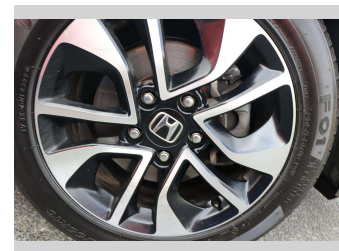

2015 Honda Civic S 1.8P/5AT/SL/4DR/5S

Purchase Price **$13,990**
Includes GST, Registration & Licensing

Finance may be available on this vehicle. Ask one of our friendly staff for more information.

Gain peace of mind with Mechanical Breakdown Insurance. **Ask us how.**

Top features

- » 2 KEYS
- » ABS Brakes
- » Air Bag(s)
- » Air Conditioning
- » Alloys
- » Blue Tooth
- » Central Locking
- » Cruise Control
- » Electric Mirrors
- » Electric Windows
- » Keyless Operating Syst...
- » NZ New
- » Remote Locking
- » Reversing Camera

Body Style
4 door, Sedan

Odometer
91,841 km

Engine
1798 cc, Electronic Fuel

Fuel Type
Petrol

Transmission
CVT

Wheels
-

VIN
MRHFB2670EP050800

Interior
Black

Safety
-

Reg No.
HUH159

Ext Colour
Silver

History
NZ New

Seats
5 seats

CO2 Emissions
-

Energy Economy
-

Stock ID: 1505873

Waipapa Autocourt | Phone 09 407 6430 | Email info@waipapacars.co.nz
2047 State Highway 10, Waipapa, Kerikeri 0295, New Zealand
www.waipapacars.co.nz