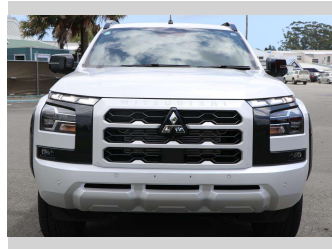

# 2025 Mitsubishi Triton DC VRX 4WD 6AT 2.4DT

**Purchase Price** **\$61,990**  
Includes GST, Registration & Licensing

Finance may be available on this vehicle. Ask one of our friendly staff for more information.

Gain peace of mind with Mechanical Breakdown Insurance. **Ask us how.**

**Top features**

None Listed

Body Style  
**4 door, Ute**

Odometer  
-

Engine  
**2442 cc, Electronic Fuel**

Fuel Type  
**Diesel**

Transmission  
**6- Speed Tiptronic, 4WD**

Wheels  
**18", Factory Alloys**

VIN  
**MMAJLLC20RH014620**

Interior  
**Black, Leather**

Safety

Based on 2024 ANCAP rating for 23+ models

Reg No.  
-

Ext Colour  
**White Diamond**

History  
-