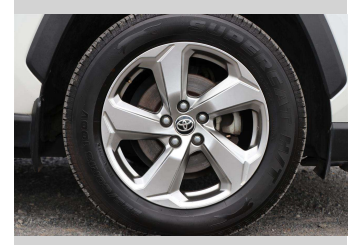

2019 Toyota RAV4 GXL 2.5P/4WD/8AT

Purchase Price

\$29,990

Includes GST, Registration & Licensing

Finance may be available on this vehicle. Ask one of our friendly staff for more information.

Gain peace of mind with Mechanical Breakdown Insurance. **Ask us how.**

Body Style

5 door, Station Wagon

Odometer

121,000 km

Engine

2487 cc, Electronic Fuel

Fuel Type

Petrol