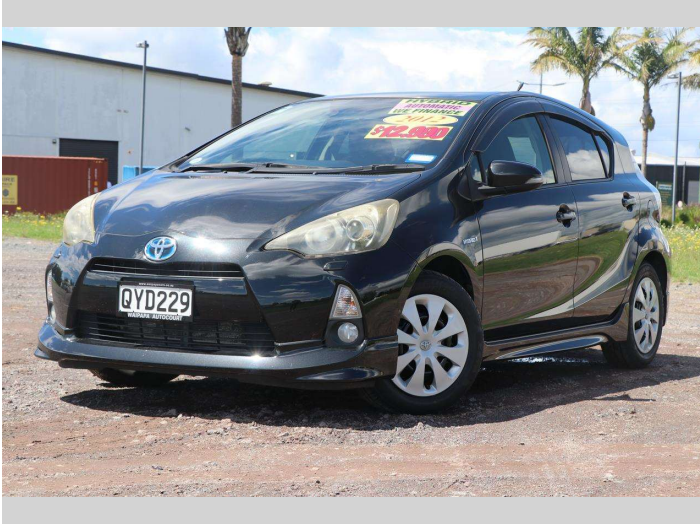

2012 Toyota Aqua

Purchase Price

\$12,990

Includes GST, Registration & Licensing

Finance may be available on this vehicle. Ask one of our friendly staff for more information.

Gain peace of mind with Mechanical Breakdown Insurance. **Ask us how.**

Body Style

5 door, Hatchback

Odometer

118,266 km

Engine

1496 cc, Hybrid

Fuel Type

Petrol

Transmission

CVT

Wheels

-

VIN

7AT0H65YX24040686

Interior

Black