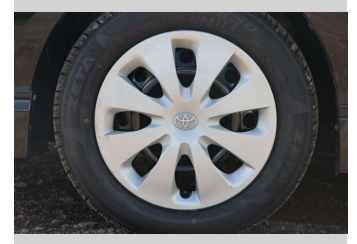

2012 Toyota Aqua

Purchase Price

$12,990

Includes GST, Registration & Licensing

Finance may be available on this vehicle. Ask one of our friendly staff for more information.

Gain peace of mind with Mechanical Breakdown Insurance. **Ask us how.**

Top features

- » ABS Brakes
- » Air Bag(s)
- » Air Conditioning
- » Blue Tooth
- » Central Locking
- » Door Visors
- » Electric Mirrors
- » Electric Windows
- » Keyless Operating Syst...
- » Remote Locking
- » Reversing Camera
- » Tinted Windows

Body Style

5 door, Hatchback

Odometer

118,266 km

Engine

1496 cc, Hybrid

Fuel Type

Petrol

Transmission

CVT

Wheels

-

VIN

7AT0H65YX24040686

Interior

Black

Safety

Based on 2024 UCSR rating for 12-20 models

Reg No.

QYD229

Ext Colour

Black

History

Ex-Overseas

Seats

5 seats

CO2 Emissions

★★★★☆

92 grams/km

Energy Economy

★★★★☆☆

**Annual fuel cost of $1,530
3.9L per 100km**

Cost per year is an estimate based on petrol price of $2.80 per litre and an average distance of 14000 km. Emissions and Energy Economy figures standardised to 3P WLTP.

Stock ID: 555611

Waipapa Autocourt | Phone 09 407 6430 | Email info@waipapacars.co.nz
2047 State Highway 10, Waipapa, Kerikeri 0295, New Zealand
www.waipapacars.co.nz