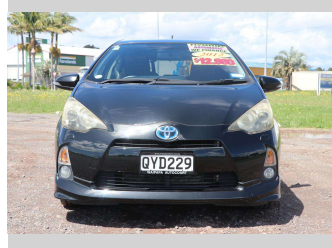

2012 Toyota Aqua

Purchase Price

\$12,990

Includes GST, Registration & Licensing

Finance may be available on this vehicle. Ask one of our friendly staff for more information.

Gain peace of mind with Mechanical Breakdown Insurance. **Ask us how.**

Body Style

5 door, Hatchback

Odometer

118,266 km

Engine

1496 cc, Hybrid

Fuel Type

Petrol

Transmission

CVT

Wheels

-

VIN

7AT0H65YX24040686

Interior

Black