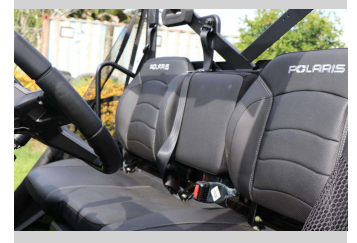

2024 Polaris Ranger XP1000

Purchase Price **$28,744.25**
Includes GST, Registration & Licensing

Finance may be available on this vehicle. Ask one of our friendly staff for more information.

Gain peace of mind with Mechanical Breakdown Insurance. **Ask us how.**

Top features
None Listed

Body Style
Motorbike - Quad

Odometer
-

Engine
999 cc, Internal Combustion

Fuel Type
Petrol

Transmission
Automatic

Wheels
-

VIN
4XARRE990R8746742

Interior
N/A

Safety
N/A

Reg No.
-

Ext Colour
Super Graphite

History
-

Seats
N/A

CO2 Emissions
N/A

Energy Economy
N/A

Stock ID: 2500681

Waipapa Autocourt | Phone 09 407 6430 | Email info@waipapacars.co.nz
2047 State Highway 10, Waipapa, Kerikeri 0295, New Zealand
www.waipapacars.co.nz