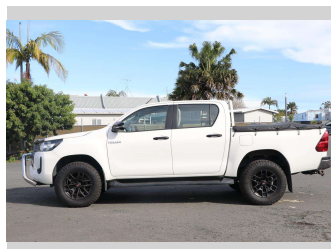

2021 Toyota Hilux SR TD DC 2.8DT/4WD

Purchase Price **\$48,990**
Includes GST, Registration & Licensing

Finance may be available on this vehicle. Ask one of our friendly staff for more information.

Gain peace of mind with Mechanical Breakdown Insurance. **Ask us how.**

Top features
None Listed

Body Style
4 door, Ute

Odometer
50,798 km

Engine
2755 cc, Electronic Fuel

Fuel Type
Diesel

Transmission
CVT

Wheels
-

VIN
MR0KA3CD401314204

Interior
-

Safety

Based on 2019 ANCAP rating for 19+ models

Reg No.
NRE415

Ext Colour
White

History
NZ New

Seats
5 seats

CO2 Emissions
★ ★ ☆ ☆ ☆ ☆
238 grams/km