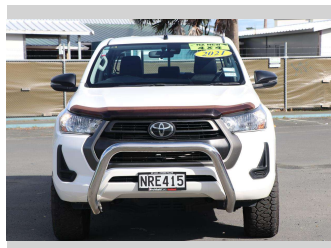

2021 Toyota Hilux SR TD DC 2.8DT/4WD

Purchase Price **\$48,990**
Includes GST, Registration & Licensing

Finance may be available on this vehicle. Ask one of our friendly staff for more information.

Gain peace of mind with Mechanical Breakdown Insurance. **Ask us how.**

Top features
None Listed

Body Style
4 door, Ute

Odometer
50,798 km

Engine
2755 cc, Electronic Fuel

Fuel Type
Diesel

Transmission
CVT

Wheels
-

VIN
MR0KA3CD401314204

Interior
-

Safety

Based on 2019 ANCAP rating for 19+ models

Reg No.
NRE415

Ext Colour
White

History
NZ New

Seats
5 seats

CO2 Emissions
★ ★ ☆ ☆ ☆ ☆
238 grams/km