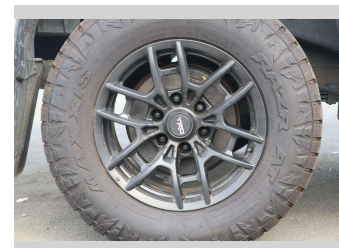

2021 Toyota Hilux SR TD DC 2.8DT/4WD

Purchase Price **$48,990**
Includes GST, Registration & Licensing

Finance may be available on this vehicle. Ask one of our friendly staff for more information.

Gain peace of mind with Mechanical Breakdown Insurance. **Ask us how.**

Top features
None Listed

Body Style
4 door, Ute

Odometer
50,798 km

Engine
2755 cc, Electronic Fuel

Fuel Type
Diesel

Transmission
CVT

Wheels
-

VIN
MR0KA3CD401314204

Interior
-

Safety

Based on 2019 ANCAP rating for 19+ models

Reg No.
NRE415

Ext Colour
White

History
NZ New

Seats
5 seats

CO2 Emissions
★ ★ ☆ ☆ ☆ ☆
238 grams/km

Energy Economy
★ ☆ ☆ ☆ ☆ ☆
Annual fuel cost of $3,610
9.1L per 100km

Cost per year is an estimate based on diesel price of $2.00 per litre and an average distance of 14000 km. Includes Road User Charges (RUC). Emissions and Energy Economy figures standardised to 3P WLTP.

Stock ID: 1505621