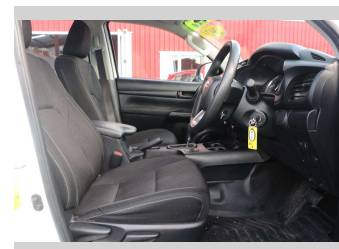

2021 Toyota Hilux SR TD DC 2.8DT/4WD

Purchase Price **$48,990**
Includes GST, Registration & Licensing

Finance may be available on this vehicle. Ask one of our friendly staff for more information.

Gain peace of mind with Mechanical Breakdown Insurance. **Ask us how.**

Top features
None Listed

Body Style
4 door, Ute

Odometer
50,798 km

Engine
2755 cc, Electronic Fuel

Fuel Type
Diesel

Transmission
CVT

Wheels
-

VIN
MR0KA3CD401314204

Interior
-

Safety

Based on 2019 ANCAP rating for 19+ models

Reg No.
NRE415

Ext Colour
White

History
NZ New

Seats
5 seats

CO2 Emissions
★ ★ ☆ ☆ ☆ ☆
238 grams/km

Energy Economy
★ ☆ ☆ ☆ ☆ ☆
Annual fuel cost of $3,610
9.1L per 100km

Cost per year is an estimate based on diesel price of $2.00 per litre and an average distance of 14000 km. Includes Road User Charges (RUC). Emissions and Energy Economy figures standardised to 3P WLTP.

Stock ID: 1505621