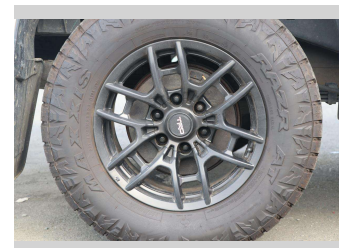

2021 Toyota Hilux SR TD DC 2.8DT/4WD

Purchase Price **$48,990**
Includes GST, Registration & Licensing

Finance may be available on this vehicle. Ask one of our friendly staff for more information.

Gain peace of mind with Mechanical Breakdown Insurance. **Ask us how.**

Top features

None Listed

Body Style
4 door, Ute

Odometer
50,798 km

Engine
2755 cc, Electronic Fuel

Fuel Type
Diesel

Transmission
CVT

Wheels
-

VIN
MR0KA3CD401314204

Interior
-

Safety

Based on 2019 ANCAP rating for 19+ models

Reg No.
NRE415

Ext Colour
White

History
NZ New

Seats
5 seats

CO2 Emissions
★ ★ ☆ ☆ ☆ ☆
238 grams/km

Energy Economy
★ ☆ ☆ ☆ ☆ ☆
Annual fuel cost of $3,610
9.1L per 100km

Cost per year is an estimate based on diesel price of $2.00 per litre and an average distance of 14000 km. Includes Road User Charges (RUC). Emissions and Energy Economy figures standardised to 3P WLTP.

Stock ID: 1505621