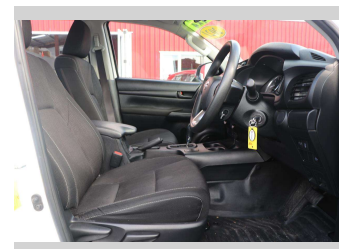

2021 Toyota Hilux SR TD DC 2.8DT/4WD

Purchase Price **$48,990**
Includes GST, Registration & Licensing

Finance may be available on this vehicle. Ask one of our friendly staff for more information.

Gain peace of mind with Mechanical Breakdown Insurance. **Ask us how.**

Top features

None Listed

Body Style
4 door, Ute

Odometer
50,798 km

Engine
2755 cc, Electronic Fuel

Fuel Type
Diesel

Transmission
CVT

Wheels
-

VIN
MR0KA3CD401314204

Interior
-

Safety

Based on 2019 ANCAP rating for 19+ models

Reg No.
NRE415

Ext Colour
White

History
NZ New

Seats
5 seats

CO2 Emissions
★ ★ ☆ ☆ ☆ ☆
238 grams/km

Energy Economy
★ ☆ ☆ ☆ ☆ ☆
Annual fuel cost of $3,610
9.1L per 100km

Cost per year is an estimate based on diesel price of $2.00 per litre and an average distance of 14000 km. Includes Road User Charges (RUC). Emissions and Energy Economy figures standardised to 3P WLTP.

Stock ID: 1505621