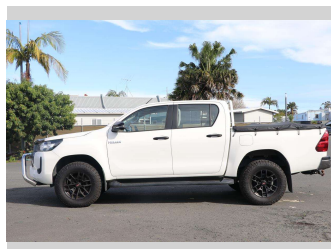

# 2021 Toyota Hilux SR TD DC 2.8DT/4WD

**Purchase Price** **\$48,990**  
Includes GST, Registration & Licensing

Finance may be available on this vehicle. Ask one of our friendly staff for more information.

Gain peace of mind with Mechanical Breakdown Insurance. **Ask us how.**

**Top features**

None Listed

Body Style  
**4 door, Ute**

Odometer  
**50,798 km**

Engine  
**2755 cc, Electronic Fuel**

Fuel Type  
**Diesel**

Transmission  
**CVT**

Wheels  
-

VIN  
**MR0KA3CD401314204**

Interior  
-

Safety  
  
Based on 2019 ANCAP rating for 19+ models

Reg No.  
**NRE415**

Ext Colour  
**White**

History  
**NZ New**