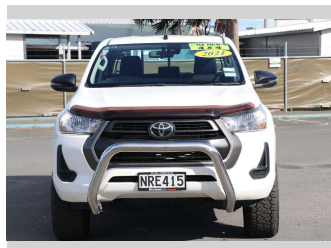

# 2021 Toyota Hilux SR TD DC 2.8DT/4WD

**Purchase Price** **\$48,990**  
Includes GST, Registration & Licensing

Finance may be available on this vehicle. Ask one of our friendly staff for more information.

Gain peace of mind with Mechanical Breakdown Insurance. **Ask us how.**

**Top features**

None Listed

Body Style  
**4 door, Ute**

Odometer  
**50,798 km**

Engine  
**2755 cc, Electronic Fuel**

Fuel Type  
**Diesel**

Transmission  
**CVT**

Wheels  
-

VIN  
**MR0KA3CD401314204**

Interior  
-

Safety  
  
Based on 2019 ANCAP rating for 19+ models

Reg No.  
**NRE415**

Ext Colour  
**White**

History  
**NZ New**