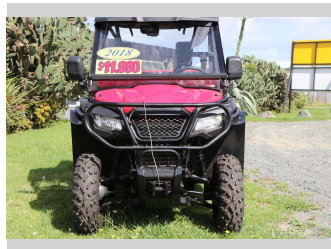

2018 Honda SXS500 M2

Purchase Price **\$11,990**
Includes GST, Registration & Licensing

Finance may be available on this vehicle. Ask one of our friendly staff for more information.

Gain peace of mind with Mechanical Breakdown Insurance. **Ask us how.**

Top features

- » 4x4

Body Style
Motorbike - Quad

Odometer
1,318 hr

Engine
500 cc

Fuel Type
Petrol

Transmission
Automatic

Wheels
-