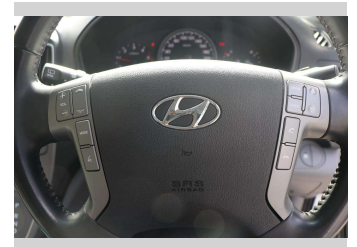

2019 Hyundai Imax 2.5 CRDI AUTO

Purchase Price **$29,990**
Includes GST, Registration & Licensing

Finance may be available on this vehicle. Ask one of our friendly staff for more information.

Gain peace of mind with Mechanical Breakdown Insurance. **Ask us how.**

Top features
None Listed

Body Style
5 door, Light Van

Odometer
128,088 km

Engine
2497 cc, Electronic Fuel

Fuel Type
Diesel

Transmission
CVT

Wheels
-

VIN
KMHWH81KMLU109114

Interior
-

Safety

Based on 2024 VSRR rating

Reg No.
MMP706

Ext Colour
White

History
NZ New

Seats
8 seats

CO2 Emissions
★☆☆☆☆
264 grams/km

Energy Economy
★☆☆☆☆

**Annual fuel cost of $3,860
10L per 100km**

Cost per year is an estimate based on diesel price of $2.00 per litre and an average distance of 14000 km. Includes Road User Charges (RUC). Emissions and Energy Economy figures standardised to 3P WLTP.

Stock ID: 1505881

Waipapa Autocourt | Phone 09 407 6430 | Email info@waipapacars.co.nz
2047 State Highway 10, Waipapa, Kerikeri 0295, New Zealand
www.waipapacars.co.nz