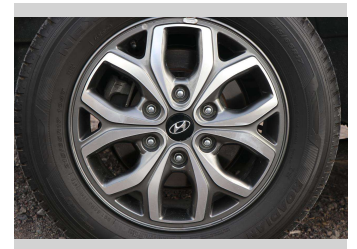

2019 Hyundai Imax 2.5 CRDI AUTO

Purchase Price **$29,990**
Includes GST, Registration & Licensing

Finance may be available on this vehicle. Ask one of our friendly staff for more information.

Gain peace of mind with Mechanical Breakdown Insurance. **Ask us how.**

Top features
None Listed

Body Style
5 door, Light Van

Odometer
128,088 km

Engine
2497 cc, Electronic Fuel

Fuel Type
Diesel

Transmission
CVT

Wheels
-

VIN
KMHWH81KMLU109114

Interior
-

Safety

Based on 2024 VSRR rating

Reg No.
MMP706

Ext Colour
White

History
NZ New

Seats
8 seats

CO2 Emissions
★☆☆☆☆
264 grams/km

Energy Economy
★☆☆☆☆

**Annual fuel cost of $3,860
10L per 100km**

Cost per year is an estimate based on diesel price of $2.00 per litre and an average distance of 14000 km. Includes Road User Charges (RUC). Emissions and Energy Economy figures standardised to 3P WLTP.

Stock ID: 1505881

Waipapa Autocourt | Phone 09 407 6430 | Email info@waipapacars.co.nz
2047 State Highway 10, Waipapa, Kerikeri 0295, New Zealand
www.waipapacars.co.nz