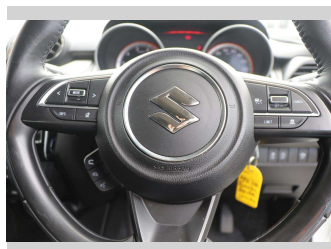

2022 Suzuki Swift GLX HYBRID 1.2PH

Purchase Price **\$20,990**
Includes GST, Registration & Licensing

Finance may be available on this vehicle. Ask one of our friendly staff for more information.

Gain peace of mind with Mechanical Breakdown Insurance. **Ask us how.**

Top features

- » ABS Brakes
- » Air Bag(s)
- » Air Conditioning
- » Alloys
- » Blue Tooth
- » Central Locking
- » Cruise Control
- » Electric Mirrors
- » Electric Windows
- » Forward Collision Aler...
- » NZ New
- » Remote Locking
- » Reversing Camera