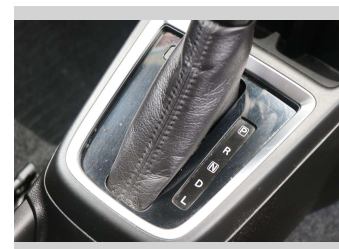

2022 Suzuki Swift GLX HYBRID 1.2PH

Purchase Price **$20,990**
Includes GST, Registration & Licensing

Finance may be available on this vehicle. Ask one of our friendly staff for more information.

Gain peace of mind with Mechanical Breakdown Insurance. **Ask us how.**

Top features

- » ABS Brakes
- » Air Bag(s)
- » Air Conditioning
- » Alloys
- » Blue Tooth
- » Central Locking
- » Cruise Control
- » Electric Mirrors
- » Electric Windows
- » Forward Collision Aler...
- » NZ New
- » Remote Locking
- » Reversing Camera

Body Style
5 door, Hatchback

Odometer
23,614 km

Engine
1197 cc, Hybrid

Fuel Type
Petrol

Transmission
CVT

Wheels
-

VIN
JSAAZCA3S00547810

Interior
Black

Safety
-

Reg No.
PFJ321

Ext Colour
White

History
NZ New

Seats
5 seats

CO2 Emissions
-

Energy Economy
-

Stock ID: 1505829

Waipapa Autocourt | Phone 09 407 6430 | Email info@waipapacars.co.nz
2047 State Highway 10, Waipapa, Kerikeri 0295, New Zealand
www.waipapacars.co.nz