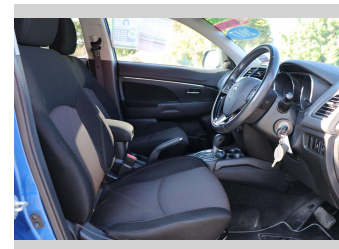

2017 Mitsubishi ASX XLS 2.0P/CVT

Purchase Price
Includes GST, Registration & Licensing

$16,990

Finance may be available on this vehicle. Ask one of our friendly staff for more information.

Gain peace of mind with Mechanical Breakdown Insurance. **Ask us how.**

Top features

None Listed

Body Style
5 door, Station Wagon

Odometer
137,075 km

Engine
1998 cc, Electronic Fuel

Fuel Type
Petrol

Transmission
CVT

Wheels
-

VIN
JMFXTGA2WHZ004273

Interior
-

Safety

Based on 2024 UCSR rating for 16-19 models

Reg No.
KQA967

Ext Colour
Blue

History
NZ New

Seats
5 seats

CO2 Emissions
★★★★☆
203 grams/km

Energy Economy
★★★★☆

**Annual fuel cost of $3,330
8.5L per 100km**

Cost per year is an estimate based on petrol price of $2.80 per litre and an average distance of 14000 km. Emissions and Energy Economy figures standardised to 3P WLTP.

Stock ID: 1505861