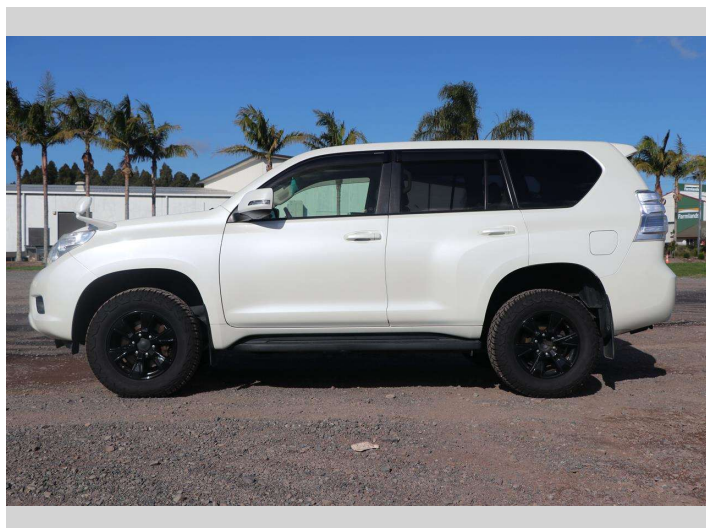

# 2013 Toyota Landcruiser PRADO

**Purchase Price** **\$37,990**  
Includes GST, Registration & Licensing

Finance may be available on this vehicle. Ask one of our friendly staff for more information.

Gain peace of mind with Mechanical Breakdown Insurance. **Ask us how.**

**Top features**

- » 4X4
- » ABS Brakes
- » Air Bag(s)
- » Air Conditioning
- » Alloys
- » Central Locking
- » Electric Mirrors
- » Electric Windows
- » Remote Locking
- » Reversing Camera

Body Style  
**Station Wagon**

Odometer  
**67,125 km**

Engine  
**2693 cc, Electronic Fuel**

Fuel Type  
**Petrol**

Transmission  
**CVT**

Wheels  
-

VIN  
**7AT0H60HX24033783**

Interior  
**Beige**

Safety