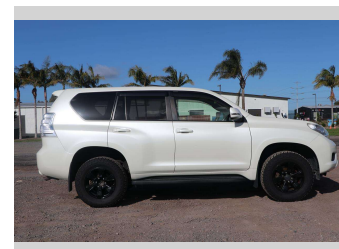

# 2013 Toyota Landcruiser PRADO

**Purchase Price** **\$37,990**  
Includes GST, Registration & Licensing

Finance may be available on this vehicle. Ask one of our friendly staff for more information.

Gain peace of mind with Mechanical Breakdown Insurance. **Ask us how.**

Odometer  
**67,125 km**

Engine  
**2693 cc, Electronic Fuel**

Fuel Type  
**Petrol**

Transmission  
**CVT**

Wheels  
-

VIN  
**7AT0H60HX24033783**

Interior  
**Beige**

Safety