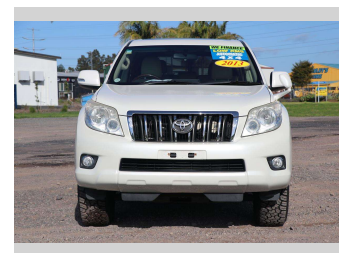

# 2013 Toyota Landcruiser PRADO

**Purchase Price** **\$37,990**  
Includes GST, Registration & Licensing

Finance may be available on this vehicle. Ask one of our friendly staff for more information.

Gain peace of mind with Mechanical Breakdown Insurance. **Ask us how.**

Odometer  
**67,125 km**

Engine  
**2693 cc, Electronic Fuel**

Fuel Type  
**Petrol**

Transmission  
**CVT**

Wheels  
-

VIN  
**7AT0H60HX24033783**

Interior  
**Beige**

Safety