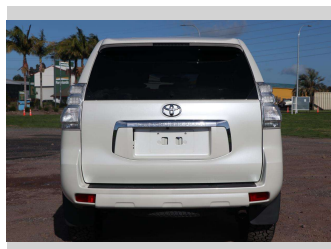

# 2013 Toyota Landcruiser PRADO

**Purchase Price** **\$37,990**  
Includes GST, Registration & Licensing

Finance may be available on this vehicle. Ask one of our friendly staff for more information.

Gain peace of mind with Mechanical Breakdown Insurance. **Ask us how.**

Odometer  
**67,125 km**

Engine  
**2693 cc, Electronic Fuel**

Fuel Type  
**Petrol**

Transmission  
**CVT**

Wheels  
-

VIN  
**7AT0H60HX24033783**

Interior  
**Beige**

Safety