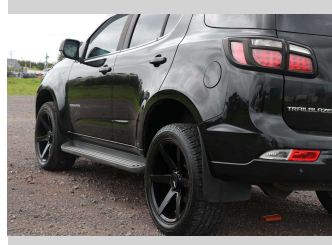

# 2016 Holden Trailblazer LTZ 2.8DT/4WD/6AT

**Purchase Price** **\$32,990**  
Includes GST, Registration & Licensing

Finance may be available on this vehicle. Ask one of our friendly staff for more information.