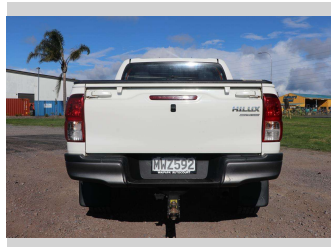

# 2020 Toyota Hilux SR TD DC 2.8DT/4WD

**Purchase Price** **\$46,990**  
Includes GST, Registration & Licensing

Finance may be available on this vehicle. Ask one of our friendly staff for more information.

Gain peace of mind with Mechanical Breakdown Insurance. **Ask us how.**

**Top features**  
None Listed

Body Style  
**4 door, Ute**

Odometer  
**85,764 km**

Engine  
**2755 cc, Electronic Fuel**

Fuel Type  
**Diesel**