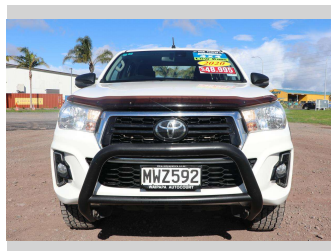

# 2020 Toyota Hilux SR TD DC 2.8DT/4WD

**Purchase Price** **\$46,990**  
Includes GST, Registration & Licensing

Finance may be available on this vehicle. Ask one of our friendly staff for more information.

Gain peace of mind with Mechanical Breakdown Insurance. **Ask us how.**

**Top features**  
None Listed

Body Style  
**4 door, Ute**

Odometer  
**85,764 km**

Engine  
**2755 cc, Electronic Fuel**

Fuel Type  
**Diesel**

Transmission  
**CVT**

Wheels  
-

VIN  
**MR0KA3CD101242135**

Interior  
**Black**

Safety

Based on 2019 ANCAP rating for 19+ models

Reg No.  
**MWZ592**

Ext Colour  
**White**

History  
**NZ New**

Seats  
**5 seats**

CO2 Emissions  
★★★★☆  
**252 grams/km**

Energy Economy  
★★★★☆

**Annual fuel cost of \$3,750  
9.6L per 100km**

Cost per year is an estimate based on diesel price of \$2.00 per litre and an average distance of 14000 km. Includes Road User Charges (RUC). Emissions and Energy Economy figures standardised to 3P WLTP.