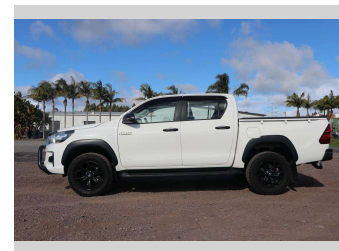

# 2020 Toyota Hilux SR TD DC 2.8DT/4WD

**Purchase Price** **\$46,990**  
Includes GST, Registration & Licensing

Finance may be available on this vehicle. Ask one of our friendly staff for more information.

Gain peace of mind with Mechanical Breakdown Insurance. **Ask us how.**

**Top features**  
None Listed

Body Style  
**4 door, Ute**

Odometer  
**85,764 km**

Engine  
**2755 cc, Electronic Fuel**

Fuel Type  
**Diesel**