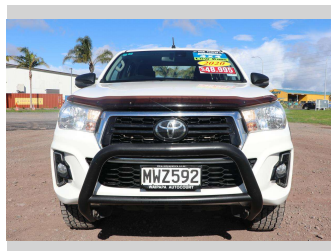

# 2020 Toyota Hilux SR TD DC 2.8DT/4WD

Purchase Price

**\$46,990**

Includes GST, Registration & Licensing

Finance may be available on this vehicle. Ask one of our friendly staff for more information.

Gain peace of mind with Mechanical Breakdown Insurance. **Ask us how.**

## Top features

None Listed

Body Style

**4 door, Ute**

Odometer

**85,764 km**

Engine

**2755 cc, Electronic Fuel**