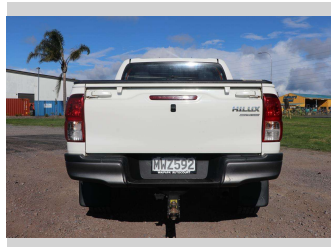

# 2020 Toyota Hilux SR TD DC 2.8DT/4WD

Purchase Price

**\$46,990**

Includes GST, Registration & Licensing

Finance may be available on this vehicle. Ask one of our friendly staff for more information.

Gain peace of mind with Mechanical Breakdown Insurance. **Ask us how.**

## Top features

None Listed

Body Style

**4 door, Ute**

Odometer

**85,764 km**

Engine

**2755 cc, Electronic Fuel**