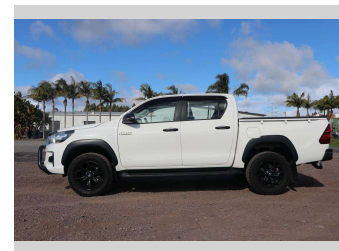

# 2020 Toyota Hilux SR TD DC 2.8DT/4WD

Purchase Price

**\$46,990**

Includes GST, Registration & Licensing

Finance may be available on this vehicle. Ask one of our friendly staff for more information.

Gain peace of mind with Mechanical Breakdown Insurance. **Ask us how.**

## Top features

None Listed

Body Style

**4 door, Ute**

Odometer

**85,764 km**

Engine

**2755 cc, Electronic Fuel**