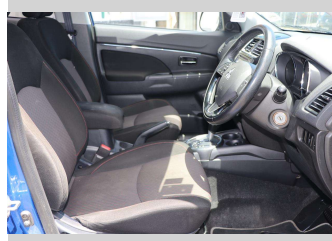

2017 Mitsubishi ASX XLS 2.3D/4WD/6AT

Purchase Price **\$15,990**
Includes GST, Registration & Licensing

Finance may be available on this vehicle. Ask one of our friendly staff for more information.

Gain peace of mind with Mechanical Breakdown Insurance. **Ask us how.**

Top features

None Listed

Body Style
5 door, Station Wagon

Odometer
98,088 km

Engine
2268 cc, Electronic Fuel

Fuel Type
Diesel

Transmission
CVT

Wheels
-