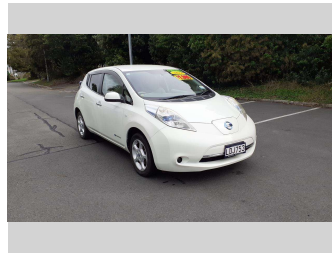

2011 Nissan Leaf

Purchase Price **\$4,490**
Includes GST, Registration & Licensing

Finance may be available on this vehicle. Ask one of our friendly staff for more information.

Gain peace of mind with Mechanical Breakdown Insurance. **Ask us how.**

Odometer
82,501 km

Engine
1 cc

Fuel Type
Electric

Transmission
Auto

Wheels
-

VIN
7AT0DH8KX17007495

Interior
-

Safety

Based on 2024 VSRR rating

Reg No.
LDJ753

Ext Colour
White

History
Ex-Overseas

Seats
5 seats

CO2 Emissions
★★★★☆
0 grams/km

Energy Economy
★★★★☆
Annual fuel cost not available

Cost per year is an estimate based on electricity price of \$0.27 per kWh and an average distance of 14000 km. Includes Road User Charges (RUC). Emissions and Energy Economy figures standardised to 3P WLTP.
Stock ID: 1505244