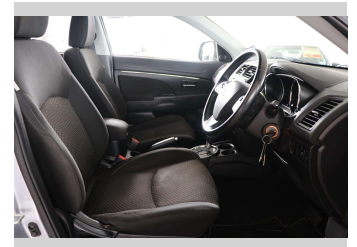

2015 Mitsubishi ASX XLS 2.0P/CVT/SW/5DR

Purchase Price **$11,990**
Includes GST, Registration & Licensing

Finance may be available on this vehicle. Ask one of our friendly staff for more information.

Gain peace of mind with Mechanical Breakdown Insurance. **Ask us how.**

Top features

None Listed

Body Style
5 door, Station Wagon

Odometer
150,261 km

Engine
1998 cc, Electronic Fuel

Fuel Type
Petrol

Transmission
CVT

Wheels
-

VIN
JMFXTGA2WFZ008538

Interior
-

Safety

Based on 2024 UCSR rating for 10-16 models

Reg No.
JCG796

Ext Colour
Silver

History
NZ New

Seats
5 seats

CO2 Emissions
★ ★ ★ ★ ☆ ☆
198 grams/km

Energy Economy
★ ★ ☆ ☆ ☆ ☆
Annual fuel cost of $3,210
8.2L per 100km

Cost per year is an estimate based on petrol price of $2.80 per litre and an average distance of 14000 km. Emissions and Energy Economy figures standardised to 3P WLTP.

Stock ID: 1505857

Archibald Cars | Phone 09 408 1900 | Email sales@amotors.co.nz
143 Commerce Street, Kaitaia, New Zealand
www.archibaldcars.co.nz