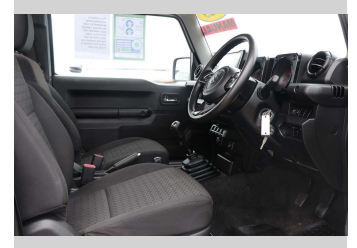

2023 Suzuki Jimny JX CARRY 1.5P/4WD

Purchase Price **\$37,990**
Includes GST, Registration & Licensing

Finance may be available on this vehicle. Ask one of our friendly staff for more information.

Gain peace of mind with Mechanical Breakdown Insurance. **Ask us how.**

Top features

None Listed

Body Style
Ute

Odometer
25,720 km

Engine
1462 cc, Electronic Fuel

Fuel Type
Petrol

Transmission
Manual

Wheels
-