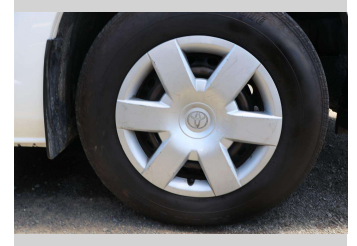

2018 Toyota Hiace ZX TD 3.0DT/5MT

Purchase Price

\$35,990

Includes GST, Registration & Licensing

Finance may be available on this vehicle. Ask one of our friendly staff for more information.

Gain peace of mind with Mechanical Breakdown Insurance. **Ask us how.**

Top features

None Listed

Body Style

5 door, Light Van

Odometer

77,400 km

Engine

2982 cc, Electronic Fuel