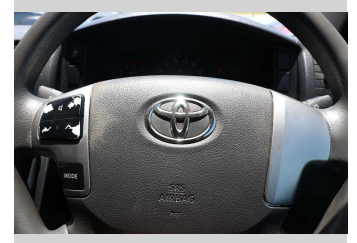

2018 Toyota Hiace ZX TD 3.0DT/5MT

Purchase Price

\$35,990

Includes GST, Registration & Licensing

Finance may be available on this vehicle. Ask one of our friendly staff for more information.

Gain peace of mind with Mechanical Breakdown Insurance. **Ask us how.**