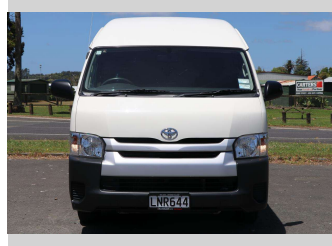

2018 Toyota Hiace ZX TD 3.0DT/5MT

Purchase Price

\$35,990

Includes GST, Registration & Licensing

Finance may be available on this vehicle. Ask one of our friendly staff for more information.

Gain peace of mind with Mechanical Breakdown Insurance. **Ask us how.**

Top features

None Listed

Body Style

5 door, Light Van

Odometer

77,400 km

Engine

2982 cc, Electronic Fuel