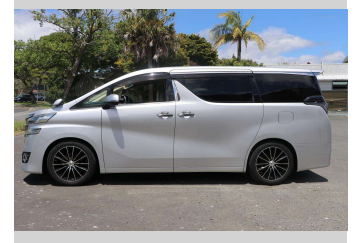

2015 Toyota Vellfire

Purchase Price

\$32,990

Includes GST, Registration & Licensing

Finance may be available on this vehicle. Ask one of our friendly staff for more information.

Gain peace of mind with Mechanical Breakdown Insurance. **Ask us how.**

Top features

None Listed

Body Style

Station Wagon

Odometer

105,851 km

Engine

2493 cc, Electronic Fuel