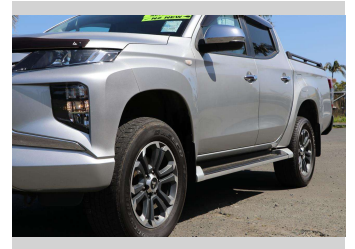

2020 Mitsubishi Triton DC GLXR 6AT 2.4D/4WD

Purchase Price

\$35,990

Includes GST, Registration & Licensing

Finance may be available on this vehicle. Ask one of our friendly staff for more information.

Gain peace of mind with Mechanical Breakdown Insurance. **Ask us how.**

Top features

None Listed

Body Style

4 door, Ute

Odometer

91,387 km

Engine

2442 cc, Electronic Fuel