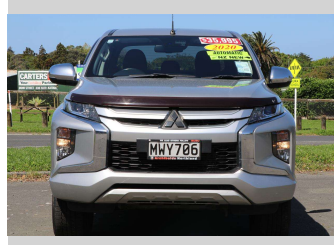

2020 Mitsubishi Triton DC GLXR 6AT 2.4D/4WD

Purchase Price

\$35,990

Includes GST, Registration & Licensing

Finance may be available on this vehicle. Ask one of our friendly staff for more information.

Gain peace of mind with Mechanical Breakdown Insurance. **Ask us how.**

Top features

None Listed

Body Style

4 door, Ute

Odometer

91,387 km

Engine

2442 cc, Electronic Fuel