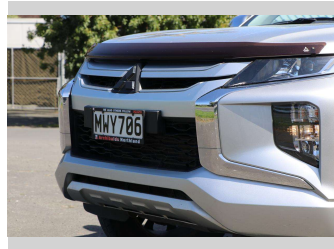

2020 Mitsubishi Triton DC GLXR 6AT 2.4D/4WD

Purchase Price

\$35,990

Includes GST, Registration & Licensing

Finance may be available on this vehicle. Ask one of our friendly staff for more information.

Gain peace of mind with Mechanical Breakdown Insurance. **Ask us how.**

Top features

None Listed

Body Style

4 door, Ute

Odometer

91,387 km

Engine

2442 cc, Electronic Fuel