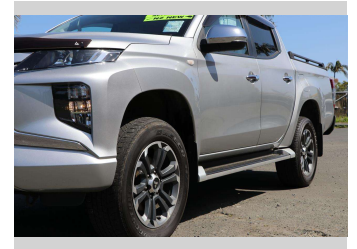

2020 Mitsubishi Triton DC GLXR 6AT 2.4D/4WD

Purchase Price

\$34,990

Includes GST, Registration & Licensing

Finance may be available on this vehicle. Ask one of our friendly staff for more information.

Gain peace of mind with Mechanical Breakdown Insurance. **Ask us how.**

Top features

None Listed

Body Style

4 door, Ute

Odometer

93,980 km

Engine

2442 cc, Electronic Fuel