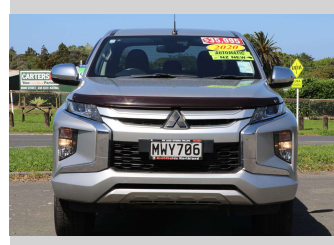

2020 Mitsubishi Triton DC GLXR 6AT 2.4D/4WD

Purchase Price

\$34,990

Includes GST, Registration & Licensing

Finance may be available on this vehicle. Ask one of our friendly staff for more information.

Gain peace of mind with Mechanical Breakdown Insurance. **Ask us how.**

Top features

None Listed

Body Style

4 door, Ute

Odometer

93,980 km

Engine

2442 cc, Electronic Fuel