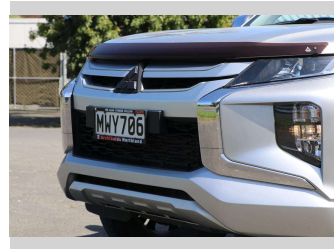

2020 Mitsubishi Triton DC GLXR 6AT 2.4D/4WD

Purchase Price

\$34,990

Includes GST, Registration & Licensing

Finance may be available on this vehicle. Ask one of our friendly staff for more information.

Gain peace of mind with Mechanical Breakdown Insurance. **Ask us how.**

Top features

None Listed

Body Style

4 door, Ute

Odometer

93,980 km

Engine

2442 cc, Electronic Fuel