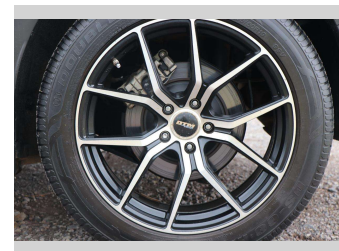

2022 Mazda Cx-30 GTX PTR 2.5P/4WD/6AT

Purchase Price **$31,990**
Includes GST, Registration & Licensing

Finance may be available on this vehicle. Ask one of our friendly staff for more information.

Gain peace of mind with Mechanical Breakdown Insurance. **Ask us how.**

Top features

- » 2 KEYS
- » ABS Brakes
- » Air Bag(s)
- » Alloys
- » AWD
- » Blue Tooth
- » Central Locking
- » Daytime Running Lights
- » Dual Zone Air Conditio...
- » Electric Mirrors (Retr...
- » Electric Windows
- » FSH Full Service Histo...
- » Keyless start
- » NZ New
- » Remote Locking
- » Reversing Camera
- » Tinted Windows

Body Style
5 door, Station Wagon

Odometer
23,020 km

Engine
2488 cc, Electronic Fuel

Fuel Type
Petrol

Transmission
CVT

Wheels
-

VIN
JM0DM4WLA00200202

Interior
Black

Safety

Based on 2019 ANCAP rating for 20+ models

Reg No.
PGC517

Ext Colour
Black

History
NZ New

Seats
5 seats

CO2 Emissions
★★★★☆
175 grams/km

Energy Economy
★★☆☆☆
Annual fuel cost of $2,980
7.6L per 100km

Cost per year is an estimate based on petrol price of $2.80 per litre and an average distance of 14000 km. Emissions and Energy Economy figures standardised to 3P WLTP.

Stock ID: 1505802

Waipapa Autocourt | Phone 09 407 6430 | Email info@waipapacars.co.nz
2047 State Highway 10, Waipapa, Kerikeri 0295, New Zealand
www.waipapacars.co.nz