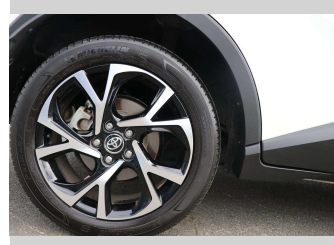

2018 Toyota C-Hr 1.2PT/4WD/CVT

Purchase Price

$24,990

Includes GST, Registration & Licensing

Finance may be available on this vehicle. Ask one of our friendly staff for more information.

Gain peace of mind with Mechanical Breakdown Insurance. **Ask us how.**

Top features

- » ABS Brakes
- » Air Bag(s)
- » Alloys
- » AWD
- » Blue Tooth
- » Central Locking
- » Cruise Control
- » Daytime Running Lights
- » Dual Zone Air Conditio...
- » Electric Mirrors (Retr...
- » Electric Windows
- » Forward Collision Aler...
- » GPS Navigation
- » Lane Deviation
- » Remote Locking
- » Reversing Camera

Body Style

5 door, Station Wagon

Odometer

55,222 km

Engine

1197 cc, Electronic Fuel

Fuel Type

Petrol

Transmission

CVT

Wheels

-

VIN

JTNLY3FX901003139

Interior

Black

Safety

Based on 2017 ANCAP rating for 16-23 models with dual frontal+side+head+knee airbags

Reg No.

LHL903

Ext Colour

White

History

NZ New

Seats

5 seats

CO2 Emissions

★★★★☆

168 grams/km

Energy Economy

★★☆☆☆☆

**Annual fuel cost of $2,820
7.2L per 100km**

Cost per year is an estimate based on petrol price of $2.80 per litre and an average distance of 14000 km. Emissions and Energy Economy figures standardised to 3P WLTP.

Stock ID: 1505757

Waipapa Autocourt | Phone 09 407 6430 | Email info@waipapacars.co.nz
2047 State Highway 10, Waipapa, Kerikeri 0295, New Zealand
www.waipapacars.co.nz