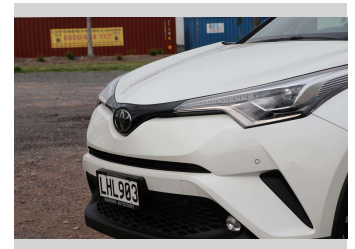

2018 Toyota C-Hr 1.2PT/4WD/CVT

Purchase Price

\$24,990

Includes GST, Registration & Licensing

Finance may be available on this vehicle. Ask one of our friendly staff for more information.

Gain peace of mind with Mechanical Breakdown Insurance. **Ask us how.**

Body Style

5 door, Station Wagon

Odometer

55,222 km

Engine

1197 cc, Electronic Fuel

Fuel Type

Petrol