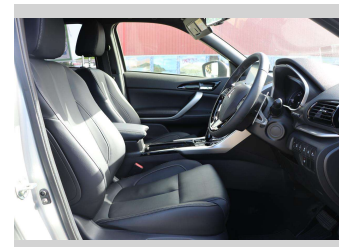

2025 Mitsubishi Eclipse Cross VRX PHEV/4WD/AT

Purchase Price **$59,990**

Includes GST
Excludes on-road costs of $1,390

Finance may be available on this vehicle. Ask one of our friendly staff for more information.

Gain peace of mind with Mechanical Breakdown Insurance. **Ask us how.**

Top features

None Listed

Body Style
4 door, Station Wagon

Odometer
-

Engine
2360 cc

Fuel Type
PlugIn Petrol Hybrid

Transmission
CVT

Wheels
-

VIN
JMFXDGL3WNZ004950

Interior
-

Safety

Based on 2024 VSRR rating

Reg No.
-

Ext Colour
Sterling Silver

History
-

Seats
5 seats

CO2 Emissions
★★★★☆
47 grams/km

Energy Economy
★★★★☆
Annual fuel cost not available
2.1L per 100km

Actual figures and cost per year will vary based on proportion of hybrid mode driving and battery charging schedule. Emissions and Energy Economy figures standardised to 3P WLTP.

Stock ID: 475483