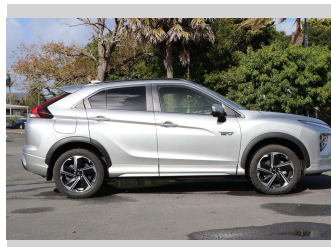

2025 Mitsubishi Eclipse Cross VRX PHEV/4WD/AT

Purchase Price **\$59,990**

Includes GST
Excludes on-road costs of \$1,390

Finance may be available on this vehicle. Ask one of our friendly staff for more information.

Gain peace of mind with Mechanical Breakdown Insurance. **Ask us how.**

Top features

None Listed

Body Style
4 door, Station Wagon

Odometer
-

Engine
2360 cc

Fuel Type
PlugIn Petrol Hybrid

Transmission
CVT