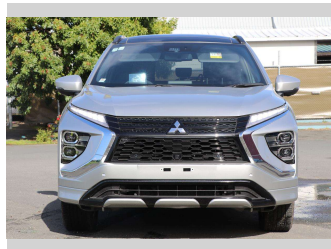

2025 Mitsubishi Eclipse Cross VRX PHEV/4WD/AT

Purchase Price **\$59,990**

Includes GST
Excludes on-road costs of \$1,390

Finance may be available on this vehicle. Ask one of our friendly staff for more information.

Gain peace of mind with Mechanical Breakdown Insurance. **Ask us how.**

Top features

None Listed

Body Style
4 door, Station Wagon

Odometer
-

Engine
2360 cc

Fuel Type
PlugIn Petrol Hybrid

Transmission
CVT