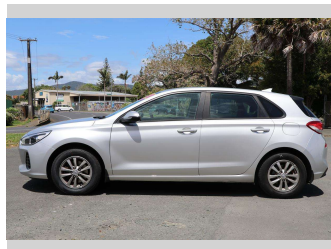

2019 Hyundai I30 PD 1.6 1.6P/6AT

Purchase Price

\$16,990

Includes GST, Registration & Licensing

Finance may be available on this vehicle. Ask one of our friendly staff for more information.

Gain peace of mind with Mechanical Breakdown Insurance. **Ask us how.**

Top features

None Listed

Body Style

5 door, Hatchback

Odometer

66,637 km

Engine

1591 cc, Electronic Fuel

Fuel Type

Petrol

Transmission

CVT

Wheels

-

VIN

TMAH3515MLJ103930