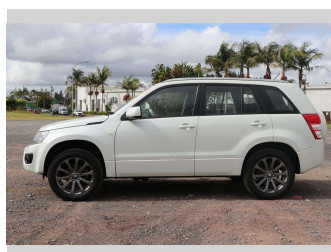

2019 Suzuki Grand Vitara SE 2.4P/4WD/4AT

Purchase Price
Includes GST, Registration & Licensing

\$24,990

Finance may be available on this vehicle. Ask one of our friendly staff for more information.

Gain peace of mind with Mechanical Breakdown Insurance. **Ask us how.**

Top features

- » 4WD LOW RATIO Selectable

Body Style
5 door, Station Wagon

Odometer
75,627 km

Engine
2393 cc, Electronic Fuel

Fuel Type
Petrol

Transmission
CVT

Wheels
-

VIN
JSAJTDA4V00361619

Interior
-

Safety
-

Reg No.
MBL586

Ext Colour
White

History
NZ New

Seats
5 seats

CO2 Emissions
-