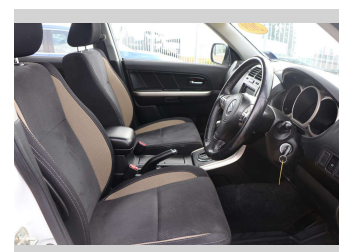

2019 Suzuki Grand Vitara SE 2.4P/4WD/4AT

Purchase Price
Includes GST, Registration & Licensing

\$24,990

Finance may be available on this vehicle. Ask one of our friendly staff for more information.

Gain peace of mind with Mechanical Breakdown Insurance. **Ask us how.**

Top features

- » 4WD LOW RATIO Selectable

Body Style
5 door, Station Wagon

Odometer
75,627 km

Engine
2393 cc, Electronic Fuel

Fuel Type
Petrol

Transmission
CVT

Wheels
-