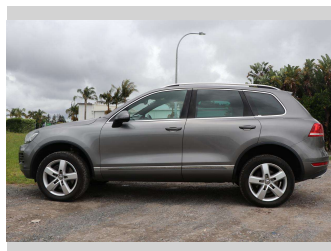

2011 Volkswagen Touareg TDI 250KW

Purchase Price **$24,990**
Includes GST, Registration & Licensing

Finance may be available on this vehicle. Ask one of our friendly staff for more information.

Gain peace of mind with Mechanical Breakdown Insurance. **Ask us how.**

Top features

None Listed

Body Style
5 door, Station Wagon

Odometer
157,237 km

Engine
4134 cc, Electronic Fuel

Fuel Type
Diesel

Transmission
CVT

Wheels
-

VIN
WVGZZZ7PZBD019107

Interior
-

Safety

Based on 2023 VSRR rating

Reg No.
FRU853

Ext Colour
Grey

History
NZ New

Seats
5 seats

CO2 Emissions
★☆☆☆☆
277 grams/km

Energy Economy
★☆☆☆☆

Annual fuel cost of $3,980
10.4L per 100km

Cost per year is an estimate based on diesel price of $2.00 per litre and an average distance of 14000 km. Includes Road User Charges (RUC). Emissions and Energy Economy figures standardised to 3P WLTP.

Stock ID: 1505787

Waipapa Autocourt | Phone 09 407 6430 | Email info@waipapacars.co.nz
2047 State Highway 10, Waipapa, Kerikeri 0295, New Zealand
www.waipapacars.co.nz