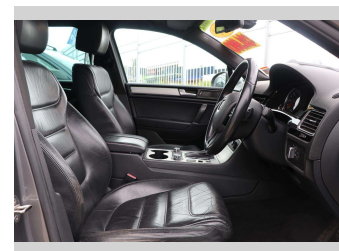

2011 Volkswagen Touareg TDI 250KW

Purchase Price **$24,990**
Includes GST, Registration & Licensing

Finance may be available on this vehicle. Ask one of our friendly staff for more information.

Gain peace of mind with Mechanical Breakdown Insurance. **Ask us how.**

Top features

None Listed

Body Style
5 door, Station Wagon

Odometer
157,237 km

Engine
4134 cc, Electronic Fuel

Fuel Type
Diesel

Transmission
CVT

Wheels
-

VIN
WVGZZZ7PZBD019107

Interior
-

Safety

Based on 2023 VSRR rating

Reg No.
FRU853

Ext Colour
Grey

History
NZ New

Seats
5 seats

CO2 Emissions
★☆☆☆☆
277 grams/km

Energy Economy
★☆☆☆☆

Annual fuel cost of $3,980
10.4L per 100km

Cost per year is an estimate based on diesel price of $2.00 per litre and an average distance of 14000 km. Includes Road User Charges (RUC). Emissions and Energy Economy figures standardised to 3P WLTP.

Stock ID: 1505787

Waipapa Autocourt | Phone 09 407 6430 | Email info@waipapacars.co.nz
2047 State Highway 10, Waipapa, Kerikeri 0295, New Zealand
www.waipapacars.co.nz