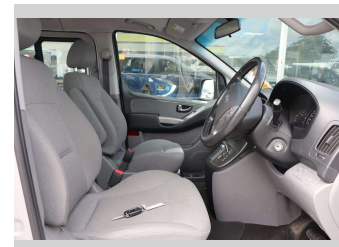

2019 Hyundai Imax 2.5 CRDI AUTO

Purchase Price **\$29,990**
Includes GST, Registration & Licensing

Finance may be available on this vehicle. Ask one of our friendly staff for more information.

Gain peace of mind with Mechanical Breakdown Insurance. **Ask us how.**

Top features
None Listed

Body Style
5 door, Light Van

Odometer
117,798 km

Engine
2497 cc, Electronic Fuel

Fuel Type
Diesel

Transmission
CVT

Wheels
-

VIN
KMHWH81KMLU091453

Interior
-

Safety

Based on 2024 VSRR rating

Reg No.
MMJ262

Ext Colour
Grey

History
NZ New

Seats
8 seats

CO2 Emissions
★☆☆☆☆
264 grams/km