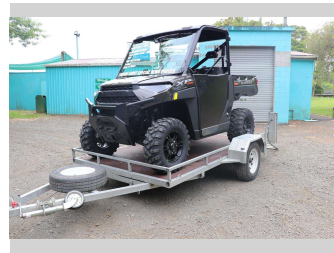

# 2025 Elite Trailers 10x6 ATV Single axle

**Purchase Price** **\$4,985**

Includes GST  
Excludes on-road costs of \$190

Finance may be available on this vehicle. Ask one of our friendly staff for more information.

Gain peace of mind with Mechanical Breakdown Insurance. **Ask us how.**

**Top features**

None Listed

Body Style  
**Trailer - Single Axle**

Odometer  
-

Engine  
-

Fuel Type  
-

Transmission  
**N/A**