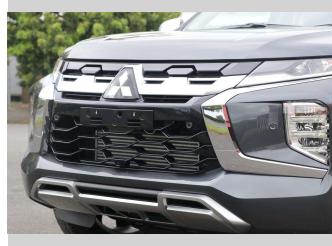

2025 Mitsubishi Pajero Sport VRX 2.4D/4WD/8AT

Purchase Price **\$59,990**

Includes GST
Excludes on-road costs of \$1,466.48

Finance may be available on this vehicle. Ask one of our friendly staff for more information.