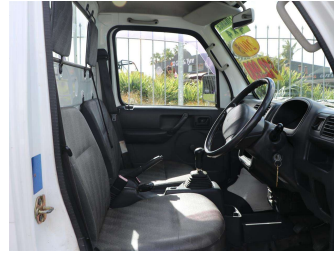

2003 Suzuki Carry 4WD

Purchase Price

\$12,990

Includes GST, Registration & Licensing

Finance may be available on this vehicle. Ask one of our friendly staff for more information.

Gain peace of mind with Mechanical Breakdown Insurance. **Ask us how.**

Top features

- » 4X4
- » Central Locking
- » Flat Deck

Body Style

2 door, Ute

Odometer

56,211 km

Engine

658 cc