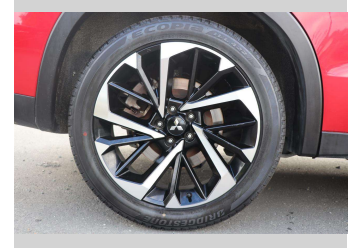

2022 Mitsubishi Outlander XLS 2.5P/4WD/CVT

Purchase Price

$36,990

Includes GST, Registration & Licensing

Finance may be available on this vehicle. Ask one of our friendly staff for more information.

Gain peace of mind with Mechanical Breakdown Insurance. **Ask us how.**

Top features

None Listed

Body Style

5 door, Station Wagon

Odometer

48,429 km

Engine

2488 cc, Electronic Fuel

Fuel Type

Petrol

Transmission

CVT

Wheels

-

VIN

JMFXTGM4WNZ015492

Interior

-

Safety

Based on 2022 ANCAP rating for 21+ models

Reg No.

PGW728

Ext Colour

Red

History

NZ New

Seats

7 seats

CO2 Emissions

★★★★☆

206 grams/km

Energy Economy

★☆☆☆☆

**Annual fuel cost of $3,530
9L per 100km**

Cost per year is an estimate based on petrol price of $2.80 per litre and an average distance of 14000 km. Emissions and Energy Economy figures standardised to 3P WLTP.

Stock ID: 1505613

Archibald Cars | Phone 09 408 1900 | Email sales@amotors.co.nz
143 Commerce Street, Kaitaia, New Zealand
www.archibaldcars.co.nz